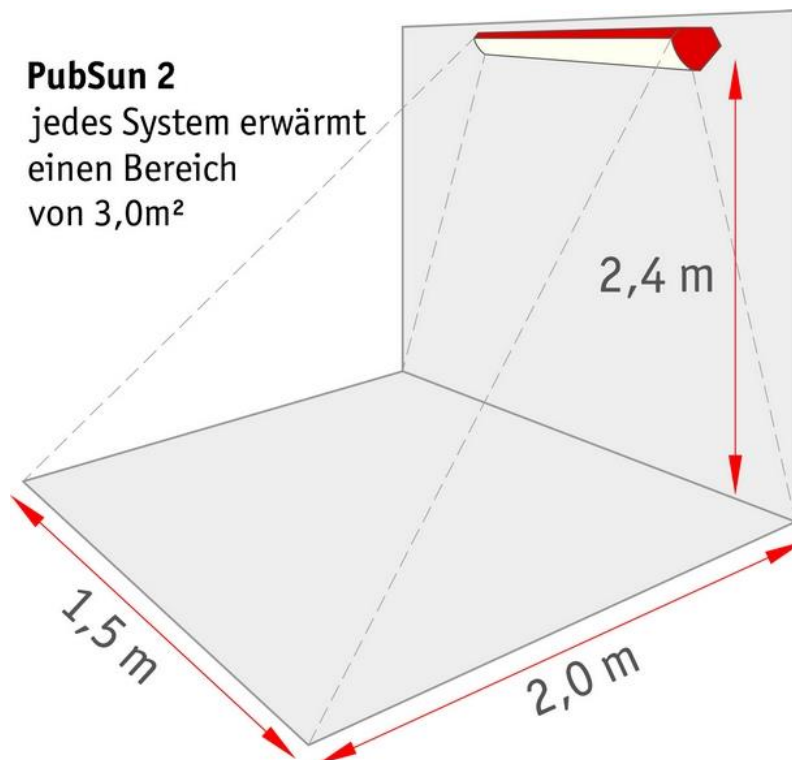

PubSun2 300 Watt

PubSun2 1300 Watt