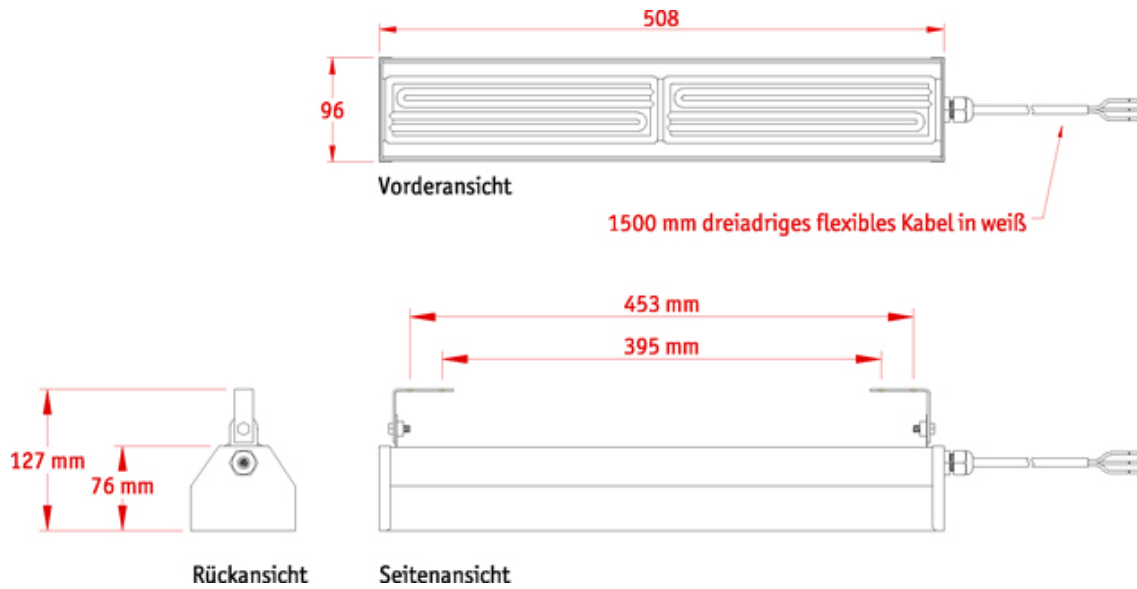

PubSun2 300 Watt

PubSun2 1300 Watt